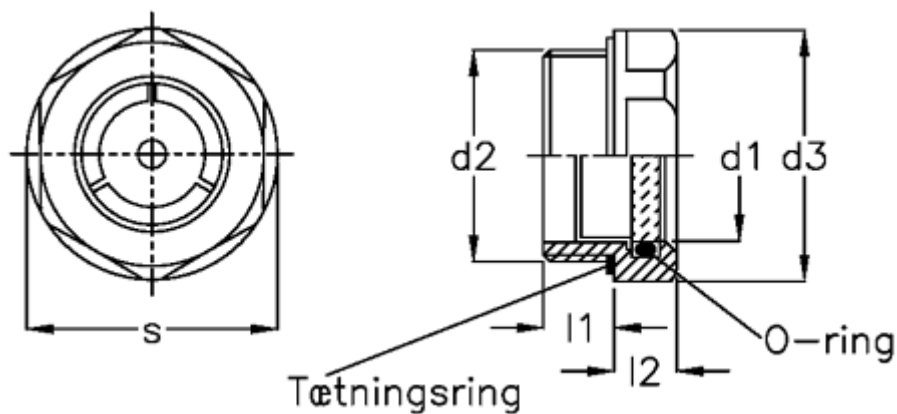

Data Sheet

Article number: 20900526

Description: E+G Oil level sight glass
GN 743-14-G1 / 2-A

Measures

d1	= 14
d2	= G1/2
d3	= 26
l1	= 8.5
l2	= 7.5
Max pressure	= -
Max vacuum mbar	= -
s	= 23